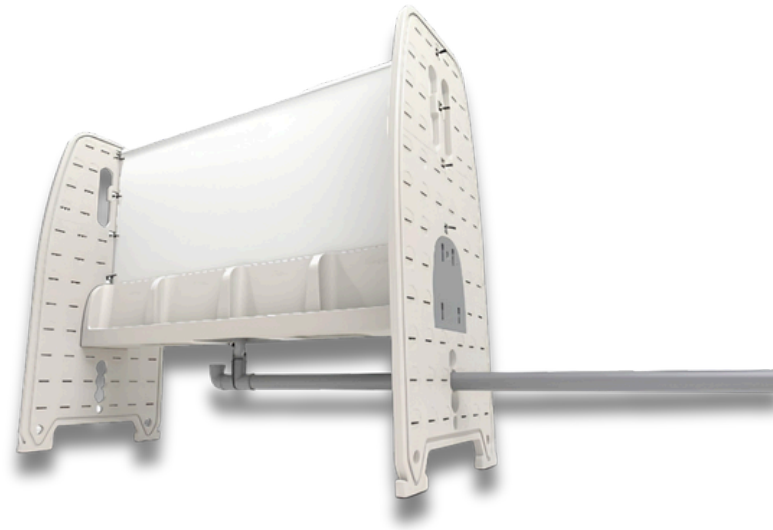

URINAL HIRE

8 Bay Modular Urinal

Accommodating up to 8 users at once, our 8 Bay Waterless Urinal is a high-capacity solution for festivals, sporting events and outdoor gatherings.

Its compact footprint helps reduce queues while minimising the number of portable toilets required on site. Perfect for large-scale events across the South of England.

Lucy, Private Party

Suitable for high-footfall environments

- Capacity - 8 persons
- Weight - 66kg
- Size when in use - 240 x 100 x 200 cm
- Available space per person - 570mm
- Water connection - No
- Waste connection - 50mm
- Number of waste connections - 2
- Method of placement - Modular system