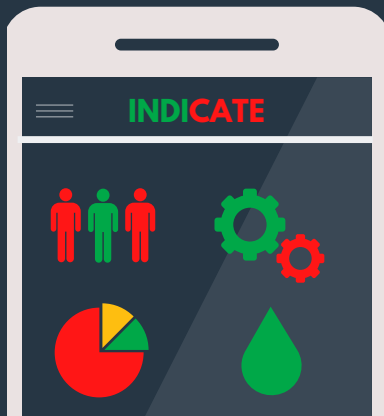

INDICATE

Powered by
Site Event

AN INTELLIGENT
TOOL FOR
MANAGING
TOILETS AT
EVENTS

INDICATE

A real-time overview of all sanitation units at your event site.
Post-event reports including; attendance flow, water and waste volumes and layout efficiency.

COMPLETE OVERVIEW

OPTIMAL EFFICIENCY

FAST RESPONSE TIME

QUEUE OPTIMISATION

TANK MONITORING

POST EVENT REPORTS

0800 371 994

WWW.SITE-EVENT.CO.UK