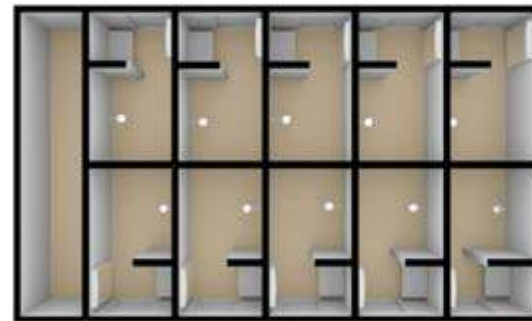

Showers

4 Bay

The 4 bay shower trailer comprises of four separate bays each with their own external door. Each bay is fitted with one hot water shower and a dry changing area with a seat, mirror and coat hooks.

www.Site-Event.co.uk | 0800 371 994 | Event@Site-Equip.co.uk

Showers

10 Bay

The largest shower trailer in the fleet is the 10 Bay and is fitted with 10 private individual shower bays with shower and dressing room dividers, a mirror, a seat and coat hooks. The individual shower rooms are lockable with a separate changing area to keep belongings and clothing dry and secure. Each side of the trailer houses 5 cubicles. The 10 bay shower trailer also has an integrated fresh water tank which elevates any low water pressure issues on site.

We can connect & plumb in if required

- Ten separate shower cubicles, five on each side of the trailer, each containing; non slip flooring, shower curtain or divider, mirror, seat, clothing hooks and a hot shower
- The 10 bay shower is supplied with two bottles of propane gas, which are housed outside the trailer
- An integrated fresh water tank alleviates any low pressure issues on site
- Up to 20,000L water waste pillow tanks can be supplied if a soakaway is unavailable. Each bay contains a sink, mirror, seat and coat hooks