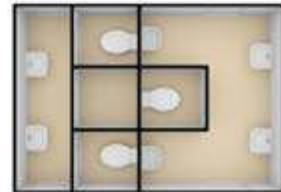

- The female side contains a vanity unit, two ceramic sinks, a mirror, two toilets, two hand towel dispensers, luxury soap and hand moisturiser and a water supply in a fixed tank
- The male side contains a vanity unit, two ceramic sinks, a mirror, one toilet, two urinals, two hand towel dispensers, luxury soap and hand moisturiser and a water supply in a fixed tank
- Can be connected to main supply of sewage, power and water, alternatively if there are no services the toilet trailer has an intergal waste and water tank