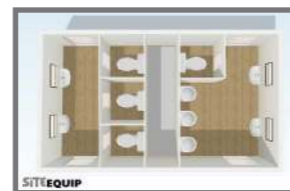

Luxury Toilet Trailers,
Mobile Showers, Portable
Toilets and Event
Accommodation

Supplying the Event
Industry for over 27 years
T: 01256 384 134

The Ultimate in Luxury Toilet Trailers

A pure white finish
Luxury interior furnishings
Contemporary styling
Mirrors, pictures and waste paper baskets

Available in 1+1, 2+1, 3+1, 3+2 & 4+2
On board water supply and waste tank
Luxury soap and moisturiser
Toilet rolls and paper hand towels

The Unique Luxury Themed Toilet Trailers

Themed Toilet Trailers
Luxury interior furnishings
Contemporary styling
Mirrors, pictures and waste paper baskets

Available as a 1+1
On board water supply and waste tank
Luxury soap and moisturiser
Toilet rolls and paper hand towels

The 1+1 Trailer
125 guests over 8
hours

The 2+1 Trailer
175 guests over 8
hours

The 3+1 Trailer
250 guests over 8
hours

The 4+2 Trailer
300 guests over 8
hours

For the full range please see the website - www.site-equip.co.uk

E: event@site-equip.co.uk T: 01256 384 134 W: www.site-equip.co.uk

The Depot, The Avenue, Lasham, Hampshire, GU34 5SU

Luxury Toilet Trailers,
Mobile Showers, Portable
Toilets and Event
Accommodation

Supplying the Event
Industry for over 27 years
T: 01256 384 134

Mobile Shower Trailers

A pure white finish
Shower curtains and clothes hanger
Private changing and drying area
Hand basin and mirrors

Available in 4 bay, 5 bay and 6 bay.
Gas powered
Full tested prior to delivery
White clean interior finish

Event Portable Toilet Hire

Single Event Flushing Portable Toilets
Unisex portable toilet with sink
Toilet roll, hand towels and soap provided
Sealed tank, vent pipe and translucent roof

Eco Loos
Unisex portable toilet with hand sanitiser
Toilet roll provided
Sealed tank, vent pipe and translucent roof

Disabled Toilet Hire

Urinal Hire